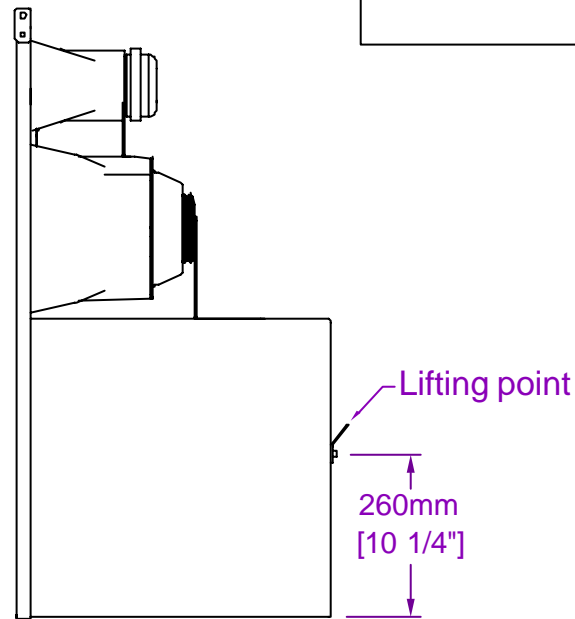

485mm  
[1'-7 1/8"]

Lifting point

All dimensions in mm and inches

Copyright Funktion-One Research Ltd 18/03/1999 Last revised 15/09/2006

**FUNKTION-ONE**

Hoyle, Horsham Road, Beare Green, Dorking, Surrey, RH5 4PS, England