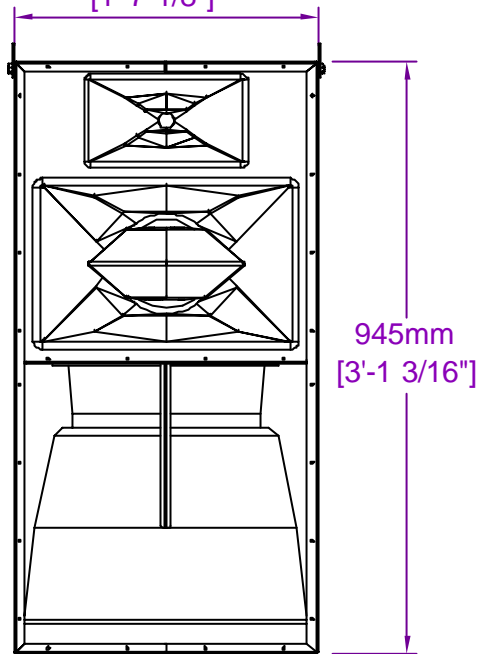

485mm  
[1'-7 1/8"]

Lifting point

All dimensions in mm and inches

Copyright Funktion-One Research Ltd 18/03/1999 Last revised 15/09/2006

**FUNKTION-ONE**

Hoyle, Horsham Road, Beare Green, Dorking, Surrey, RH5 4PS, England