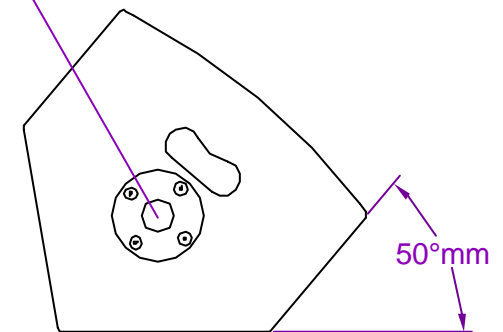

35mm Top Hat

All dimensions in mm and inches

Copyright Funktion-One Research Ltd 16/03/2006 Last revised 25/09/2006

FUNKTION-ONE

Hoyle, Horsham Road, Beare Green, Dorking, Surrey, RH5 4PS, England

Phone: +44 (0)1306 712820